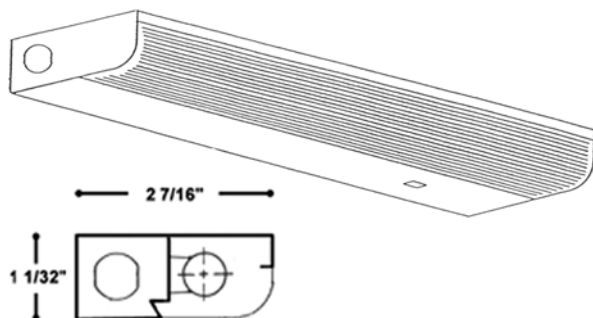

MINI-UNDER CABINET LIGHT ONE LAMP T5

SERIES 112 T5

ELECTRONIC BALLAST

PROJECT:

FIXTURE TYPE:

CATALOG NO.:

VOLTS:

BALLAST TYPE:

DATE:

APPLICATIONS: Extremely small size with high lumen output ideal lighting for those hard to fit areas. Streamline Styling makes it simple to create long continuous lines of fluorescent lighting to fit any space. Applications include: furniture, under cabinets, shelving, show cases, displays, exhibits, coves, and much more.

SPECIFICATIONS:

CONSTRUCTION: Housing and ends are one continuous piece. Shallow body and ends are die formed from cold rolled code gauge steel. No visible hardware is seen.

DIFFUSER: Ribbed clear polycarbonate for added strength is standard. Easily snaps in and out for relamping.