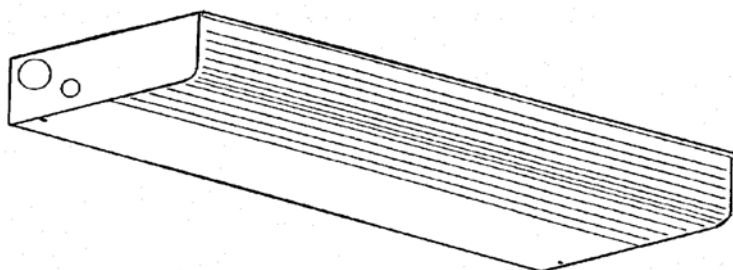

UNDER CABINET LIGHT ONE LAMP T8

SERIES 112

ELECTRONIC BALLAST

PROJECT:

FIXTURE TYPE:

CATALOG NO.:

VOLTS:

BALLAST TYPE:

DATE:

APPLICATIONS: Shallow profile housing makes this the ideal fixture for those hard to fit areas. Streamline styling makes it simple to create long continuous lines of fluorescent lighting to fit any space.

Applications include: under cabinets, furniture, shelving, show cases, displays, coves, and much more.

SPECIFICATIONS:

CONSTRUCTION: Housing and ends are one continuous piece. Shallow body and ends are die formed from cold rolled code gauge steel. No visible hardware is seen.

DIFFUSER: Clear acrylic linear prism diffuser is standard. Easily snaps in and out for relamping.

BALLAST: 1 lamp T8 parallel instant start for 17w, 25w, 32w, fully electronic high power factor, class A sound rated, <15% THD. 120 volt 60HZ is standard. Other voltages and frequencies are available. (CONSULT FACTORY)

MOUNTING: Abundant knockouts are provided in housing for surface installation.

FINISH: All steel components parts are corrosion protected and coated. Baked white synthetic polyester finish for maximum durability.

CERTIFICATION: U.L. listed and I.B.E.W. Union made.

ORDERING INFORMATION

CATALOG #	LAMP	BALLAST	LENGTH
112117T8	1-17W T8	T8 ELECTRONIC	24"
112125T8	1-25W T8	T8 ELECTRONIC	36"
112132T8	1-32W T8	T8 ELECTRONIC	48"

OPTIONAL: Grounded convenience outlet (add suffix "GCO")
Rocker switch installed (add suffix "RSW")

CROWNLITE MFG. CORP. 1546 Ocean Ave., Bohemia, L.I., N.Y. 631.589.9100, Fx 631.589.4584

Information supplied may change without notice. Consult factory for verification, samples, and minimum quantities. Copyright 2001