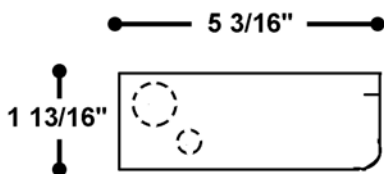

UNDER CABINET LIGHT ONE LAMP T8

SERIES 112

ELECTRONIC BALLAST

PROJECT:

FIXTURE TYPE:

CATALOG NO.:

VOLTS:

BALLAST TYPE:

DATE:

APPLICATIONS: Shallow profile housing makes this the ideal fixture for those hard to fit areas. Streamline styling makes it simple to create long continuous lines of fluorescent lighting to fit any space.

Applications include: under cabinets, furniture, shelving, show cases, displays, coves, and much more.

SPECIFICATIONS:

CONSTRUCTION: Housing and ends are one continuous piece. Shallow body and ends are die formed from cold rolled code gauge steel. No visible hardware is seen.

DIFFUSER: Clear acrylic linear prism diffuser is standard. Easily snaps in and out for relamping.

BALLAST: 1 lamp T8 parallel instant start for 17w, 25w, 32w, fully electronic high power factor, class A sound rated, <15% THD. 120 volt 60HZ is standard. Other voltages and frequencies are available. (CONSULT FACTORY)

MOUNTING: Abundant knockouts are provided in housing for surface installation.

FINISH: All steel components parts are corrosion protected and coated. Baked white synthetic polyester finish for maximum durability.

CERTIFICATION: U.L. listed and I.B.E.W. Union made.

ORDERING INFORMATION

CATALOG #	LAMP	BALLAST	LENGTH
112117T8	1-17W T8	T8 ELECTRONIC	24"
112125T8	1-25W T8	T8 ELECTRONIC	36"
112132T8	1-32W T8	T8 ELECTRONIC	48"

OPTIONAL: Grounded convenience outlet (add suffix "GCO")
Rocker switch installed (add suffix "RSW")

CROWNLITE MFG. CORP. 1546 Ocean Ave., Bohemia, L.I., N.Y. 631.589.9100, Fx 631.589.4584

Information supplied may change without notice. Consult factory for verification, samples, and minimum quantities. Copyright 2001