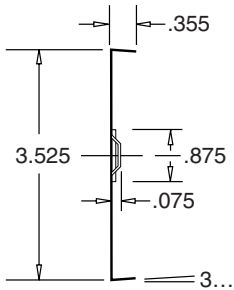

SERIES

BACK

CROWNLITE MFG. CORP.

1546 Ocean Ave., Bohemia, NY 11716

631.589.9100

T8	
SIZE	LENGTH
(1) 17W	25-1/4
(1) 25W	37-1/4
(1) 32W	49-1/4

T12	
SIZE	LENGTH
(1) 20W	25-1/4
(1) 30W	37-1/4
(1) 40W	49-1/4