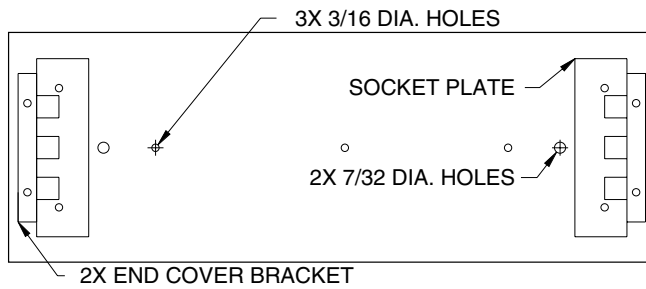

SERIES

TOP

CROWNLITE MFG. CORP.

1546 Ocean Ave., Bohemia, NY 11716

631.589.9100

T8	
SIZE	LENGTH
(1) 17W	25-1/4
(1) 25W	37-1/4
(1) 32W	49-1/4

T12	
SIZE	LENGTH
(1) 20W	25-1/4
(1) 30W	37-1/4
(1) 40W	49-1/4