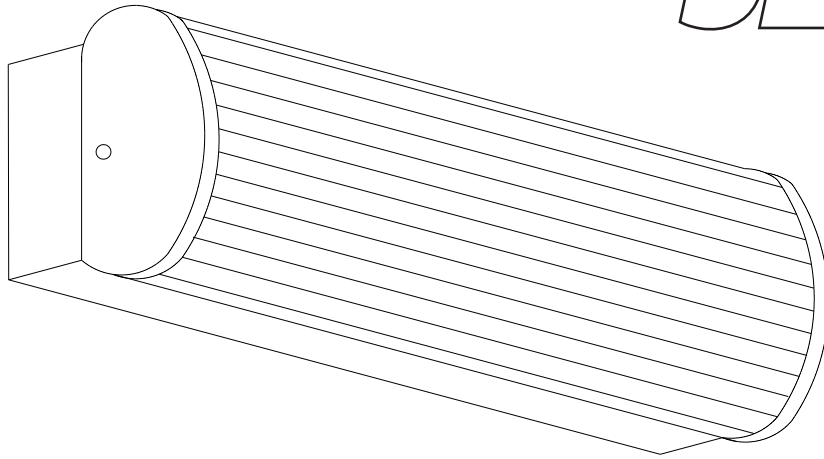

SERIES

TOP

CROWNLITE MFG. CORP.

1546 Ocean Ave., Bohemia, NY 11716

631.589.9100

T8	
SIZE	LENGTH
(1) 17W	25-1/4
(1) 25W	37-1/4
(1) 32W	49-1/4

T12	
SIZE	LENGTH
(1) 20W	25-1/4
(1) 30W	37-1/4
(1) 40W	49-1/4