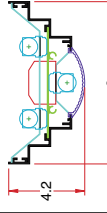

4.2 x 9/C-STP
DIP