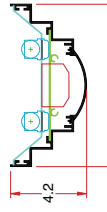

4.2 x 9/C-STP
IP