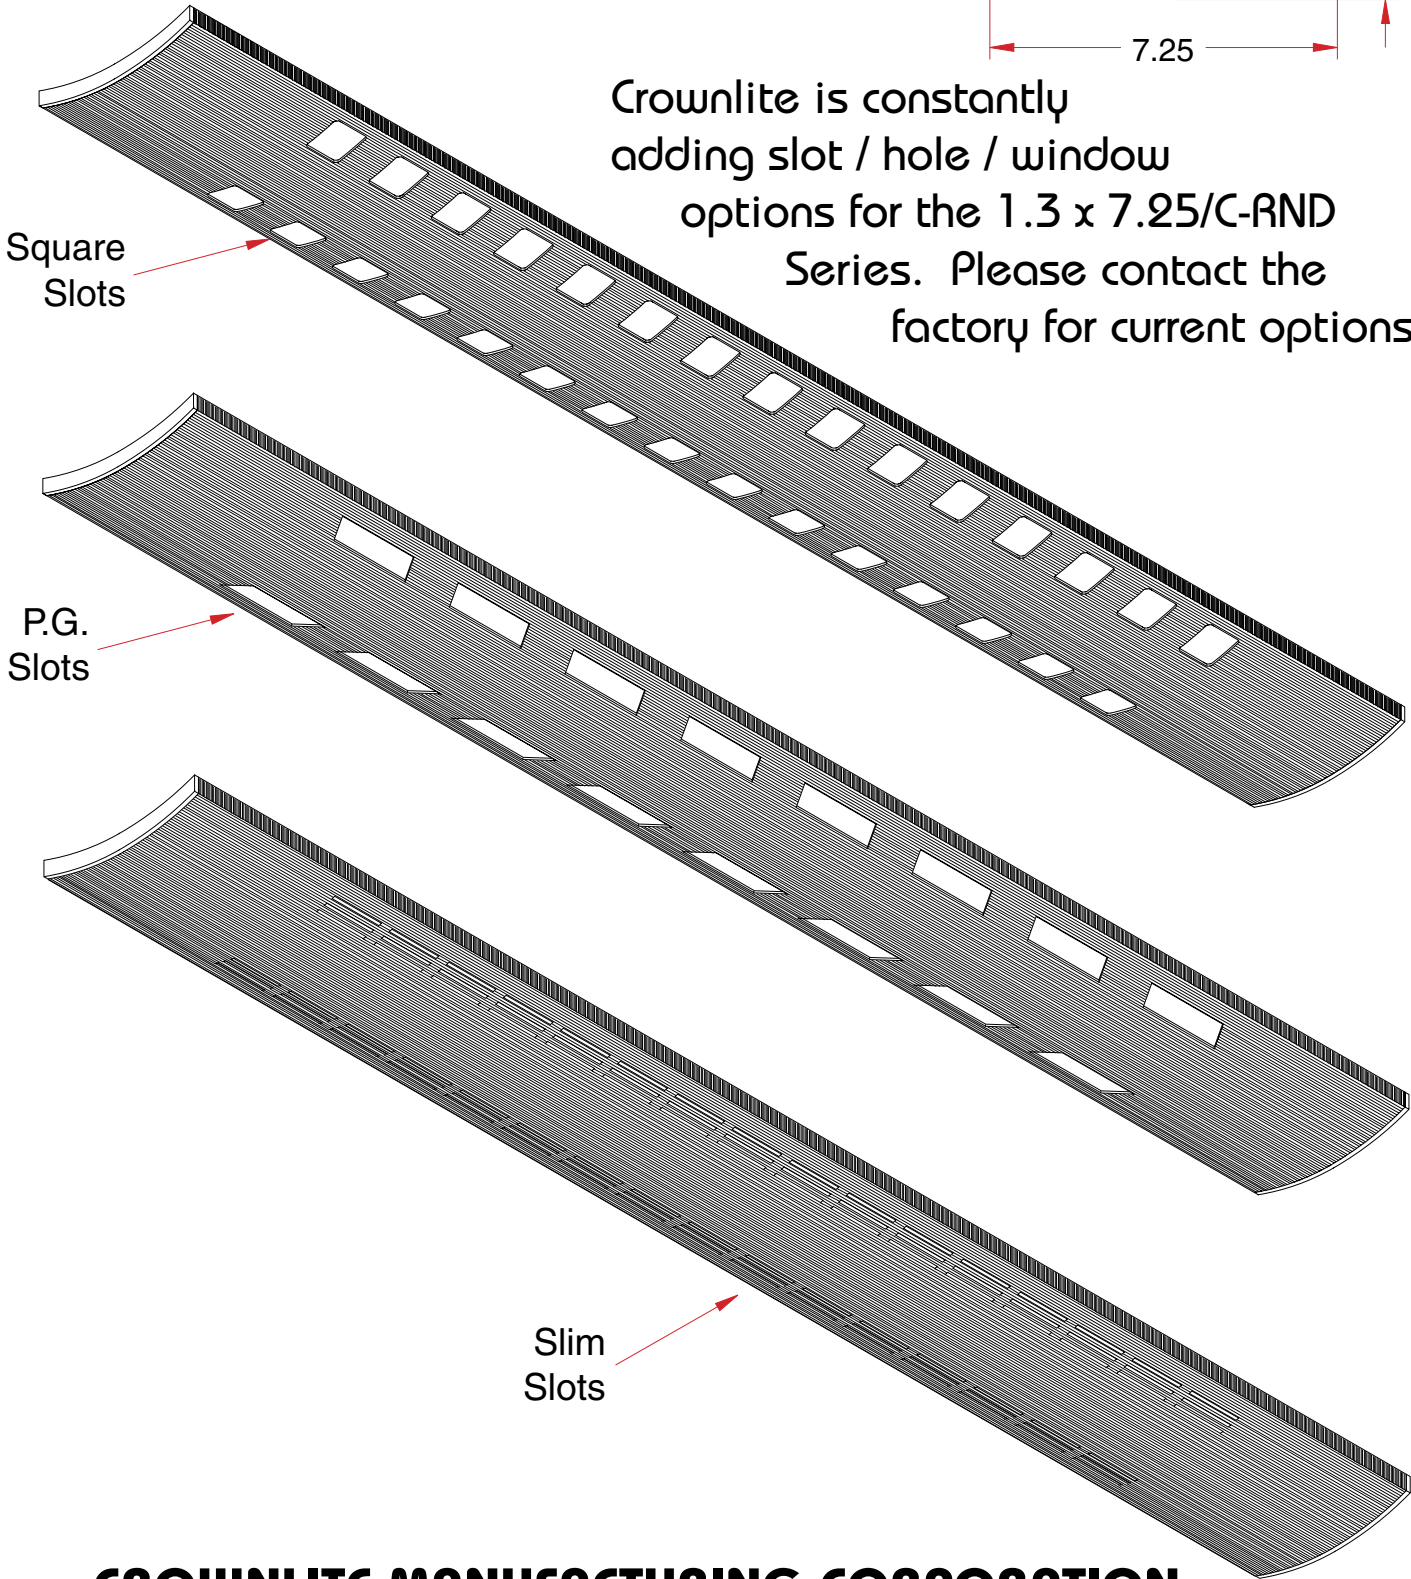

CROWNLITE MANUFACTURING CORPORATION

1546 Ocean Ave., Bohemia, N.Y. 11716

Tel: 1-631-589-9100 Fax: 1-631-589-4584 Email: CROWNLITE@AOL.COM