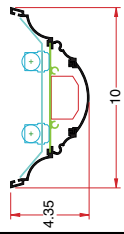

CROWNLITE

Scallops

1546 Ocean Ave.
Bohemia, NY United States 11716
Phone: 631-589-9100 FAX: 631-589-4584
E-Mail: crownlite@aol.com

4.35 x 10/C-SCL
IP