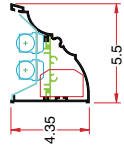

CROWNLITE

Scallops

1546 Ocean Ave.
Bohemia, NY United States 11716
Phone: 631-589-9100 FAX: 631-589-4584
E-Mail: crownlite@aol.com

4.35 x 10/C-SCL
IP

4.35 x 10/C-SCL
DIP

4.35 x 5.5/C-SCL
IW

CROWNLITE

Step Lites