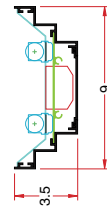

3.5 x 9/C-STP
IP